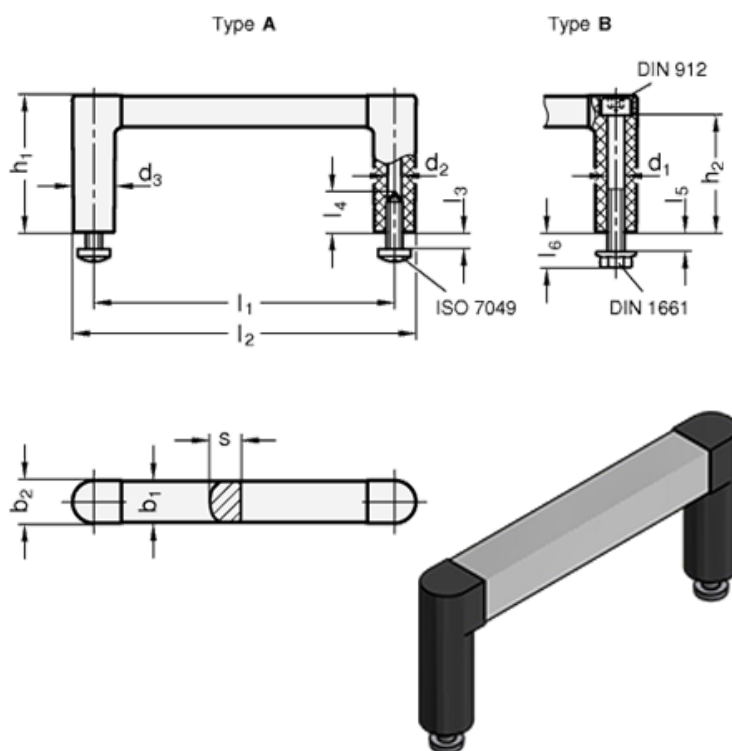

Data Sheet

Article number: 2042312235BELS

Description: E+G Handle GN 423-12-235-B-ELS
- ELS natural / black, matte finish

Measures

b1 = 12	l2	= 247.5
b2 = 12.5	l3 Max.	= 5
d1 = M5	l4 Min.	= -
d2 = -	l5 Max.	= 5
d3 = 12.5	l6	= 10.5
h1 = 40	s	= 9
h2 = 34.5	Weight (g)	= 66
l1 = 235		